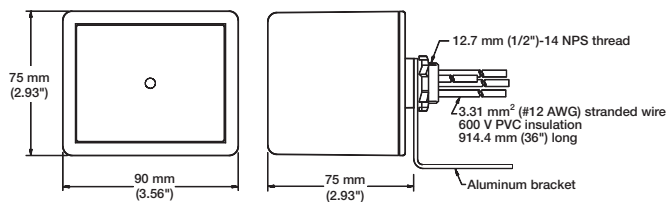

Dimensions OVRHSP (120 to 160 kA)

Value	Inches / millimeters
H1	10.00 / 254.0
H2	10.75 / 273.1
H3	11.50 / 292.1
W1	8.00 / 203.2
W2	6.00 / 152.4
D	6.20 / 157.5

Dimensions

Value	Inches / millimeters
H1	14.00 / 355.6
H2	14.75 / 374.7
H3	15.50 / 393.7
W1	12.00 / 304.8
W2	10.00 / 254.0
D	6.20 / 157.5

OVRH series

Dimensions

Dimensions OVRHTE

Value	Inches / millimeters
H1	6.17 / 156.7
H2	6.75 / 171.5
H3	7.50 / 190.4
W1	4.01 / 101.9
W2	6.12 / 155.4
D	5.01 / 127.5

Dimensions OVRHT3B

Value	Inches / millimeters
W	3.36 / 90.0
D	2.93 / 75.0
H	2.93 / 75.0

Dimensions OVRHT3C

Value	Inches / millimeters
W	3.18 / 80.8
D	3.10 / 78.7
H	3.56 / 90.4

OVRH series

Dimensions

Dimensions OVRHS3U (with and without dry contacts option)

	Value	Inches / millimeters
W		2.90 / 73.0
D		2.00 / 51.0
H		5.60 / 142.0

Dimensions mounting bracket OVRHS3U

	Value	Inches / millimeters
W		1.94 / 49.0
H		8.25 / 210.0

OVRH series

Dimensions

Dimensions OVRHLD

Value	Inches / millimeters
W	2.20 / 56.0
D	2.13 / 54.0 2.72 / 69.0
H	2.20 / 56.0