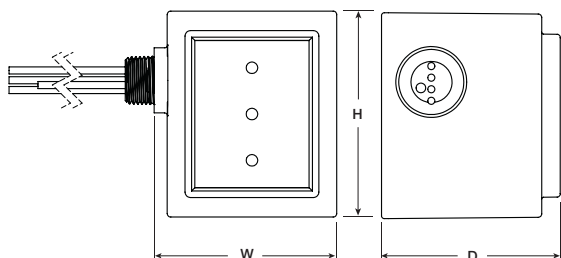

Dimensions OVRHSP (120 to 160 kA)

Value	Inches / millimeters
H1	10.00 / 254.0
H2	10.75 / 273.1
H3	11.50 / 292.1
W1	8.00 / 203.2
W2	6.00 / 152.4
D	6.20 / 157.5

Dimensions

Value	Inches / millimeters
H1	14.00 / 355.6
H2	14.75 / 374.7
H3	15.50 / 393.7
W1	12.00 / 304.8
W2	10.00 / 254.0
D	6.20 / 157.5

OVRH series

Dimensions

Dimensions OVRHTE

Value	Inches / millimeters
H1	6.17 / 156.7
H2	6.75 / 171.5
H3	7.50 / 190.4
W1	4.01 / 101.9
W2	6.12 / 155.4
D	5.01 / 127.5

Dimensions OVRHT3B

Value	Inches / millimeters
W	3.36 / 90.0
D	2.93 / 75.0
H	2.93 / 75.0

Dimensions OVRHT3C

Value	Inches / millimeters
W	3.18 / 80.8
D	3.10 / 78.7
H	3.56 / 90.4

OVRH series

Dimensions

Dimensions OVRHS3U (with and without dry contacts option)

	Value	Inches / millimeters
W		2.90 / 73.0
D		2.00 / 51.0
H		5.60 / 142.0

Dimensions mounting bracket OVRHS3U

	Value	Inches / millimeters
W		1.94 / 49.0
H		8.25 / 210.0

OVRH series

Dimensions

Dimensions OVRHLD

Value	Inches / millimeters
W	2.20 / 56.0
D	2.13 / 54.0 2.72 / 69.0
H	2.20 / 56.0