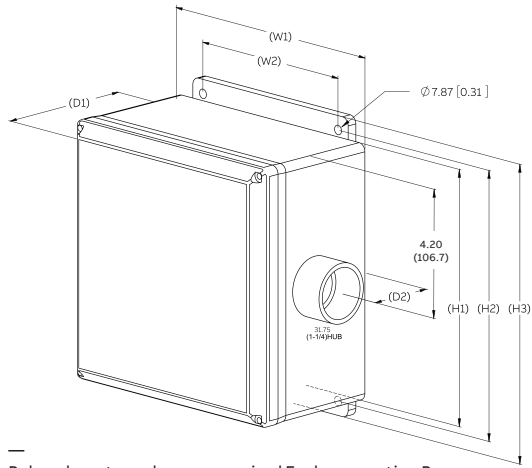

OVRHTP series

Dimensions

Dimensions OVRHTP (60 to 100 kA)

Metal enclosure

Value	Inches / millimeters
H1	6.00 / 152.4
H2	6.75 / 171.5
H3	7.5 / 190.5
W1	6.00 / 152.4
W2	4.00 / 101.6
D1	4.26 / 108.3
D2	2.25 / 57.2

Polycarbonate enclosure

H1	6.42 / 163
H2	6.75 / 171.5
H3	7.75 / 196.9
W1	6.42 / 163
W2	4.50 / 114.3
D1	4.79 / 121.7
D2	2.25 / 57.15

Dimensions OVRHTP (120 to 200 kA)

Metal enclosure pre-wired Enclosure option M

Value	Inches / millimeters
H1	8.00 / 203.2
H2	8.75 / 222.3
H3	9.5 / 241.3
W1	8.00 / 203.2
W2	6.00 / 152.4
D1	4.26 / 108.3
D2	2.00 / 50.8

OVRHTP series

Dimensions

Dimensions OVRHTP (120 to 200 kA)

Polycarbonate enclosure pre-wired Enclosure option P

OVRHTP series

Dimensions

Dimensions OVRHTP (240 to 400 kA)

Metal enclosure with lugs Enclosure option ML

H1	10.00 / 254
H2	10.75 / 273.1
H3	11.5 / 292.1
W1	8.00 / 203.2
W2	6.00 / 152.4
D	6.26 / 159.1

Polycarbonate enclosure with lugs Enclosure option PL