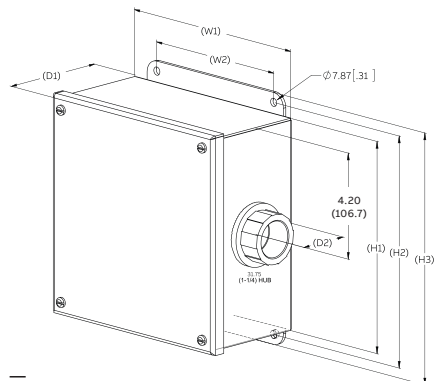

OVRHTP series

Dimensions

Dimensions OVRHTP (60 to 100 kA)

Metal enclosure

Value	Inches / millimeters
H1	6.00 / 152.4
H2	6.75 / 171.5
H3	7.5 / 190.5
W1	6.00 / 152.4
W2	4.00 / 101.6
D1	4.26 / 108.3
D2	2.25 / 57.2

Polycarbonate enclosure

H1	6.42 / 163
H2	6.75 / 171.5
H3	7.75 / 196.9
W1	6.42 / 163
W2	4.50 / 114.3
D1	4.79 / 121.7
D2	2.25 / 57.15

Dimensions OVRHTP (120 to 200 kA)

Metal enclosure pre-wired Enclosure option M

Value	Inches / millimeters
H1	8.00 / 203.2
H2	8.75 / 222.3
H3	9.5 / 241.3
W1	8.00 / 203.2
W2	6.00 / 152.4
D1	4.26 / 108.3
D2	2.00 / 50.8

OVRHTP series

Dimensions

Dimensions OVRHTP (120 to 200 kA)

Polycarbonate enclosure pre-wired Enclosure option P

OVRHTP series

Dimensions

Dimensions OVRHTP (240 to 400 kA)

Metal enclosure with lugs Enclosure option ML

H1	10.00 / 254
H2	10.75 / 273.1
H3	11.5 / 292.1
W1	8.00 / 203.2
W2	6.00 / 152.4
D	6.26 / 159.1

Polycarbonate enclosure with lugs Enclosure option PL