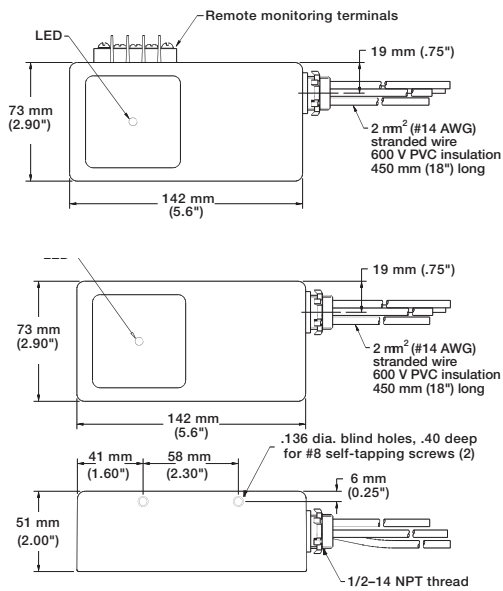

Dimensions OVRHSP (120 to 160 kA)

Value	Inches / millimeters
H1	10.00 / 254.0
H2	10.75 / 273.1
H3	11.50 / 292.1
W1	8.00 / 203.2
W2	6.00 / 152.4
D	6.20 / 157.5

Dimensions

Value	Inches / millimeters
H1	14.00 / 355.6
H2	14.75 / 374.7
H3	15.50 / 393.7
W1	12.00 / 304.8
W2	10.00 / 254.0
D	6.20 / 157.5

OVRH series

Dimensions

Dimensions OVRHTE

Value	Inches / millimeters
H1	6.17 / 156.7
H2	6.75 / 171.5
H3	7.50 / 190.4
W1	4.01 / 101.9
W2	6.12 / 155.4
D	5.01 / 127.5

Dimensions OVRHT3B

Value	Inches / millimeters
W	3.36 / 90.0
D	2.93 / 75.0
H	2.93 / 75.0

Dimensions OVRHT3C

Value	Inches / millimeters
W	3.18 / 80.8
D	3.10 / 78.7
H	3.56 / 90.4

OVRH series

Dimensions

Dimensions OVRHS3U (with and without dry contacts option)

	Value	Inches / millimeters
W		2.90 / 73.0
D		2.00 / 51.0
H		5.60 / 142.0

Dimensions mounting bracket OVRHS3U

	Value	Inches / millimeters
W		1.94 / 49.0
H		8.25 / 210.0

OVRH series

Dimensions

Dimensions OVRHLD

Value	Inches / millimeters
W	2.20 / 56.0
D	2.13 / 54.0 2.72 / 69.0
H	2.20 / 56.0