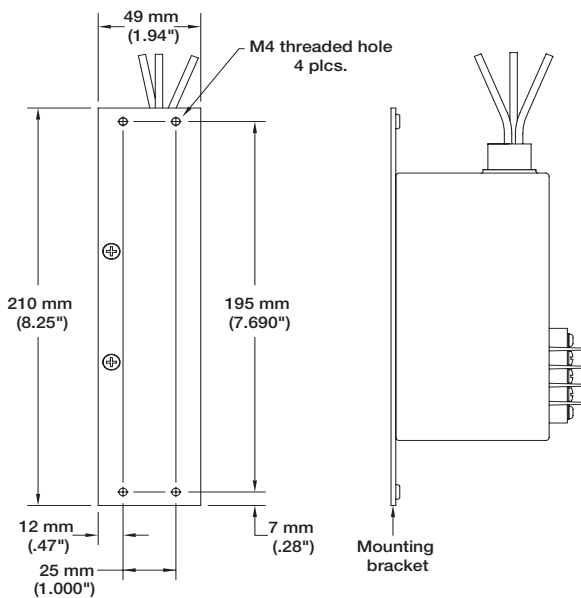

Dimensions OVRHSP (120 to 160 kA)

Value	Inches / millimeters
H1	10.00 / 254.0
H2	10.75 / 273.1
H3	11.50 / 292.1
W1	8.00 / 203.2
W2	6.00 / 152.4
D	6.20 / 157.5

Dimensions

Value	Inches / millimeters
H1	14.00 / 355.6
H2	14.75 / 374.7
H3	15.50 / 393.7
W1	12.00 / 304.8
W2	10.00 / 254.0
D	6.20 / 157.5

OVRH series

Dimensions

Dimensions OVRHTE

Value	Inches / millimeters
H1	6.17 / 156.7
H2	6.75 / 171.5
H3	7.50 / 190.4
W1	4.01 / 101.9
W2	6.12 / 155.4
D	5.01 / 127.5

Dimensions OVRHT3B

Value	Inches / millimeters
W	3.36 / 90.0
D	2.93 / 75.0
H	2.93 / 75.0

Dimensions OVRHT3C

Value	Inches / millimeters
W	3.18 / 80.8
D	3.10 / 78.7
H	3.56 / 90.4

OVRH series

Dimensions

Dimensions OVRHS3U (with and without dry contacts option)

	Value	Inches / millimeters
W		2.90 / 73.0
D		2.00 / 51.0
H		5.60 / 142.0

Dimensions mounting bracket OVRHS3U

	Value	Inches / millimeters
W		1.94 / 49.0
H		8.25 / 210.0

OVRH series

Dimensions

Dimensions OVRHLD

Value	Inches / millimeters
W	2.20 / 56.0
D	2.13 / 54.0 2.72 / 69.0
H	2.20 / 56.0