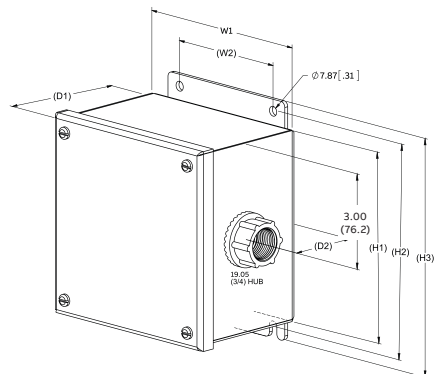

OVRHTP series

Dimensions

Dimensions OVRHTP (60 to 100 kA)

Metal enclosure

Value	Inches / millimeters
H1	6.00 / 152.4
H2	6.75 / 171.5
H3	7.5 / 190.5
W1	6.00 / 152.4
W2	4.00 / 101.6
D1	4.26 / 108.3
D2	2.25 / 57.2

Value	Inches / millimeters
H1	8.00 / 203.2
H2	8.75 / 222.3
H3	9.5 / 241.3
W1	8.00 / 203.2
W2	6.00 / 152.4
D1	4.26 / 108.3
D2	2.00 / 50.8

OVRHTP series

Dimensions

Dimensions OVRHTP (120 to 200 kA)

Polycarbonate enclosure pre-wired Enclosure option P

OVRHTP series

Dimensions

Dimensions OVRHTP (240 to 400 kA)

Metal enclosure with lugs Enclosure option ML

H1	10.00 / 254
H2	10.75 / 273.1
H3	11.5 / 292.1
W1	8.00 / 203.2
W2	6.00 / 152.4
D	6.26 / 159.1

Polycarbonate enclosure with lugs Enclosure option PL

Dimensions mounting bracket OVRHS3U

	Value	Inches / millimeters
W		1.94 / 49.0
H		8.25 / 210.0

OVRH series

Dimensions

Dimensions OVRHLD

Value	Inches / millimeters
W	2.20 / 56.0
D	2.13 / 54.0 2.72 / 69.0
H	2.20 / 56.0