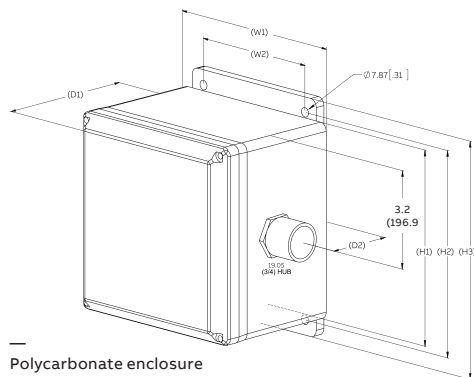

OVRHTP series

Dimensions

Dimensions OVRHTP (60 to 100 kA)

Metal enclosure

Value	Inches / millimeters
H1	6.00 / 152.4
H2	6.75 / 171.5
H3	7.5 / 190.5
W1	6.00 / 152.4
W2	4.00 / 101.6
D1	4.26 / 108.3
D2	2.25 / 57.2

Polycarbonate enclosure

H1	6.42 / 163
H2	6.75 / 171.5
H3	7.75 / 196.9
W1	6.42 / 163
W2	4.50 / 114.3
D1	4.79 / 121.7
D2	2.25 / 57.15

Dimensions OVRHTP (120 to 200 kA)

Metal enclosure pre-wired Enclosure option M

Value	Inches / millimeters
H1	8.00 / 203.2
H2	8.75 / 222.3
H3	9.5 / 241.3
W1	8.00 / 203.2
W2	6.00 / 152.4
D1	4.26 / 108.3
D2	2.00 / 50.8

OVRHTP series

Dimensions

Dimensions OVRHTP (120 to 200 kA)

Polycarbonate enclosure pre-wired Enclosure option P

OVRHTP series

Dimensions

Dimensions OVRHTP (240 to 400 kA)

Metal enclosure with lugs Enclosure option ML

H1	10.00 / 254
H2	10.75 / 273.1
H3	11.5 / 292.1
W1	8.00 / 203.2
W2	6.00 / 152.4
D	6.26 / 159.1

Polycarbonate enclosure with lugs Enclosure option PL