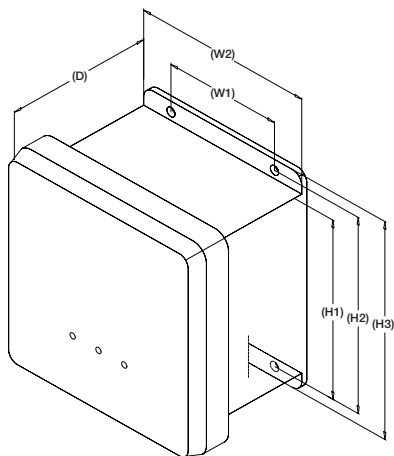

Dimensions OVRHSP (120 to 160 kA)

Value	Inches / millimeters
H1	10.00 / 254.0
H2	10.75 / 273.1
H3	11.50 / 292.1
W1	8.00 / 203.2
W2	6.00 / 152.4
D	6.20 / 157.5

Dimensions

Value	Inches / millimeters
H1	14.00 / 355.6
H2	14.75 / 374.7
H3	15.50 / 393.7
W1	12.00 / 304.8
W2	10.00 / 254.0
D	6.20 / 157.5

OVRH series

Dimensions

Dimensions OVRHTE

Value	Inches / millimeters
H1	6.17 / 156.7
H2	6.75 / 171.5
H3	7.50 / 190.4
W1	4.01 / 101.9
W2	6.12 / 155.4
D	5.01 / 127.5

Dimensions OVRHT3B

Value	Inches / millimeters
W	3.36 / 90.0
D	2.93 / 75.0
H	2.93 / 75.0

Dimensions OVRHT3C

Value	Inches / millimeters
W	3.18 / 80.8
D	3.10 / 78.7
H	3.56 / 90.4

OVRH series

Dimensions

Dimensions OVRHS3U (with and without dry contacts option)

	Value	Inches / millimeters
W		2.90 / 73.0
D		2.00 / 51.0
H		5.60 / 142.0

Dimensions mounting bracket OVRHS3U

	Value	Inches / millimeters
W		1.94 / 49.0
H		8.25 / 210.0

OVRH series

Dimensions

Dimensions OVRHLD

Value	Inches / millimeters
W	2.20 / 56.0
D	2.13 / 54.0 2.72 / 69.0
H	2.20 / 56.0