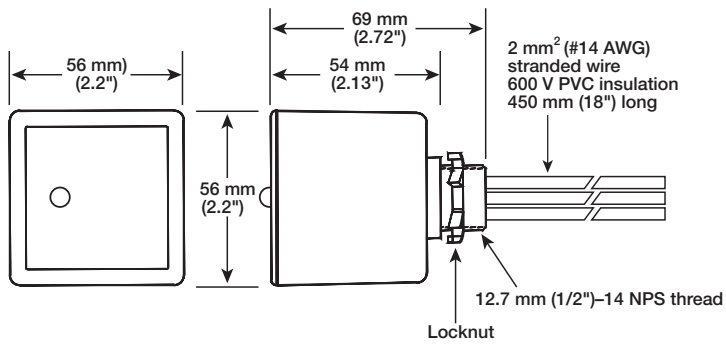

Dimensions OVRHSP (120 to 160 kA)

Value	Inches / millimeters
H1	10.00 / 254.0
H2	10.75 / 273.1
H3	11.50 / 292.1
W1	8.00 / 203.2
W2	6.00 / 152.4
D	6.20 / 157.5

Dimensions

Value	Inches / millimeters
H1	14.00 / 355.6
H2	14.75 / 374.7
H3	15.50 / 393.7
W1	12.00 / 304.8
W2	10.00 / 254.0
D	6.20 / 157.5

OVRH series

Dimensions

Dimensions OVRHTE

Value	Inches / millimeters
H1	6.17 / 156.7
H2	6.75 / 171.5
H3	7.50 / 190.4
W1	4.01 / 101.9
W2	6.12 / 155.4
D	5.01 / 127.5

Dimensions OVRHT3B

Value	Inches / millimeters
W	3.36 / 90.0
D	2.93 / 75.0
H	2.93 / 75.0

Dimensions OVRHT3C

Value	Inches / millimeters
W	3.18 / 80.8
D	3.10 / 78.7
H	3.56 / 90.4

OVRH series

Dimensions

Dimensions OVRHS3U (with and without dry contacts option)

	Value	Inches / millimeters
W		2.90 / 73.0
D		2.00 / 51.0
H		5.60 / 142.0

Dimensions mounting bracket OVRHS3U

	Value	Inches / millimeters
W		1.94 / 49.0
H		8.25 / 210.0

OVRH series

Dimensions

Dimensions OVRHLD

Value	Inches / millimeters
W	2.20 / 56.0
D	2.13 / 54.0 2.72 / 69.0
H	2.20 / 56.0